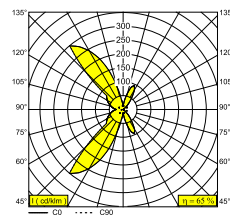

WA-T SOFT DIM8

275 15 1902 ED8 W-W

AVAILABLE IN

BLACK-GOLD MATT 275 15 1902 ED8 B-MMAT

WHITE-WHITE 275 15 1902 ED8 W-W

[View on website](#)

General info

LOCATION	indoor
INSTALLATION	Wall Surface mounted
INGRESS PROTECTION	IP20
WEIGHT (KG)	1.3
ADJUSTABILITY	non adjustable
INFORMATION	INCL.DIMMABLE LED POWER SUPPLY 250mA-DC

Electrical info

ELECTRICAL	220-240V / 50-60Hz
CLASS	I
POWER SUPPLY	YES
DIM TYPE	mains (phase cut-off)
ENERGY CLASS	G
CERTIFICATES	CB, ENEC, RCM

Lightsource info

LIGHTSOURCE NAME	LED
LIGHTSOURCE	LED array 9W / CRI>90 / 3000-2000K / 690lm
LED TECHNICS (LIGHT SOURCE)	690lm // 9W // 77lm/W
LED TECHNICS (LUMINAIRE)	446lm // 10,4W // 43lm/W

Dimtype: WDL = wireless dimmable

Cutout dimension (mm): 40

Notes: