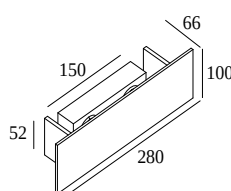

WA-T SOFT DIM8

275 15 1902 ED8 W-W

AVAILABLE IN

BLACK-GOLD MATT 275 15 1902 ED8 B-MMAT

WHITE-WHITE 275 15 1902 ED8 W-W

[View on website](#)

General info

LOCATION	indoor
INSTALLATION	Wall Surface mounted
INGRESS PROTECTION	IP20
WEIGHT (KG)	1.3
ADJUSTABILITY	non adjustable
INFORMATION	INCL.DIMMABLE LED POWER SUPPLY 250mA-DC

Dimtype: WDL = wireless dimmable

Cutout dimension (mm): 40

Notes: